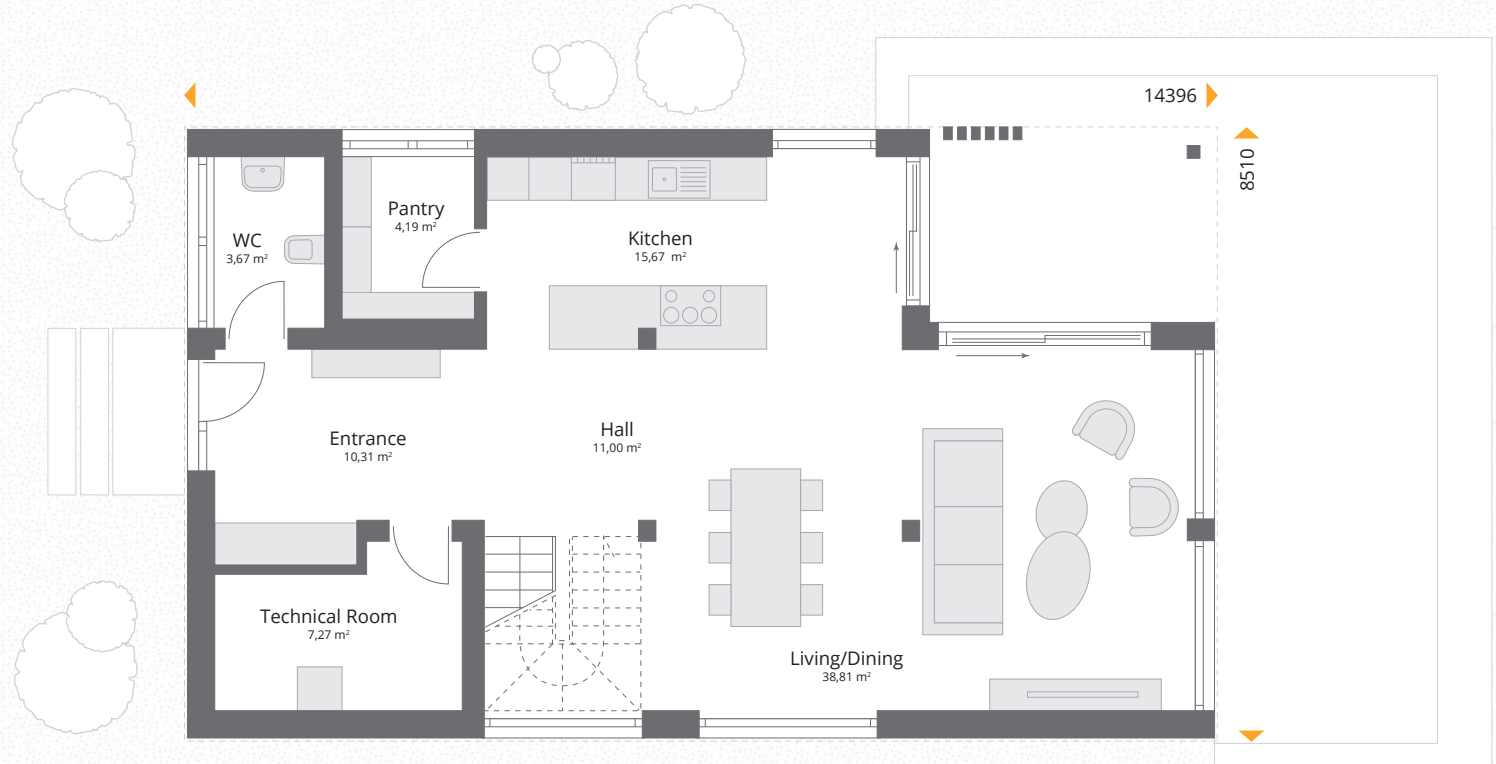

NEXT 160ST

159,68 m²

GROUND FLOOR AREA 90,92 m

N E X T

NEXT 160ST

159,68 m²

UPPER FLOOR AREA 68,76 m²

N E X T