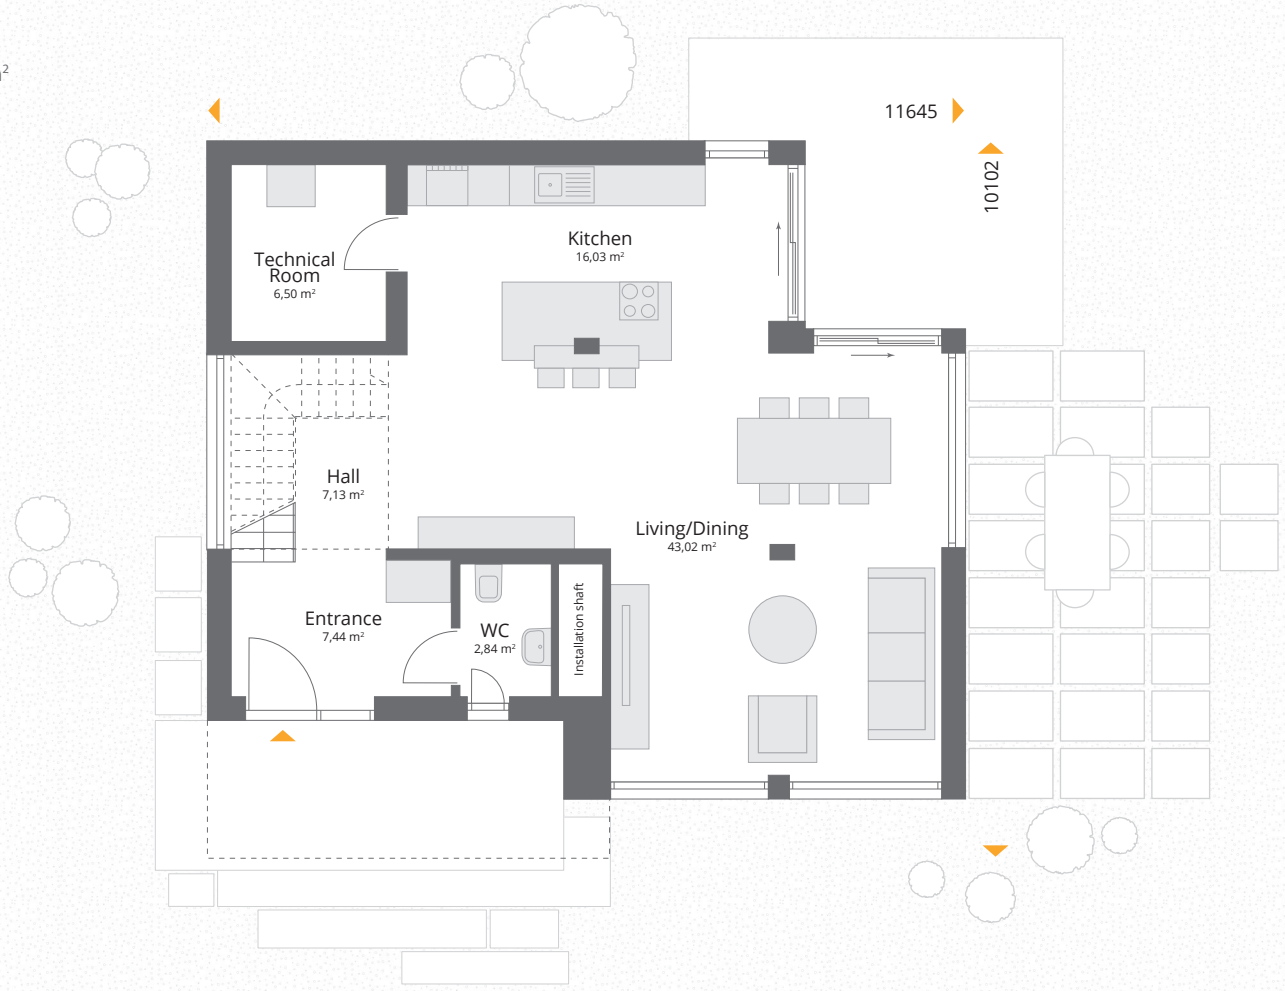

NEXT 170FT

169,81 m²

GROUND FLOOR AREA 82,96 m²

N E X T

NEXT 170FT

169,81 m²

UPPER FLOOR AREA 86,85 m²

N E X T